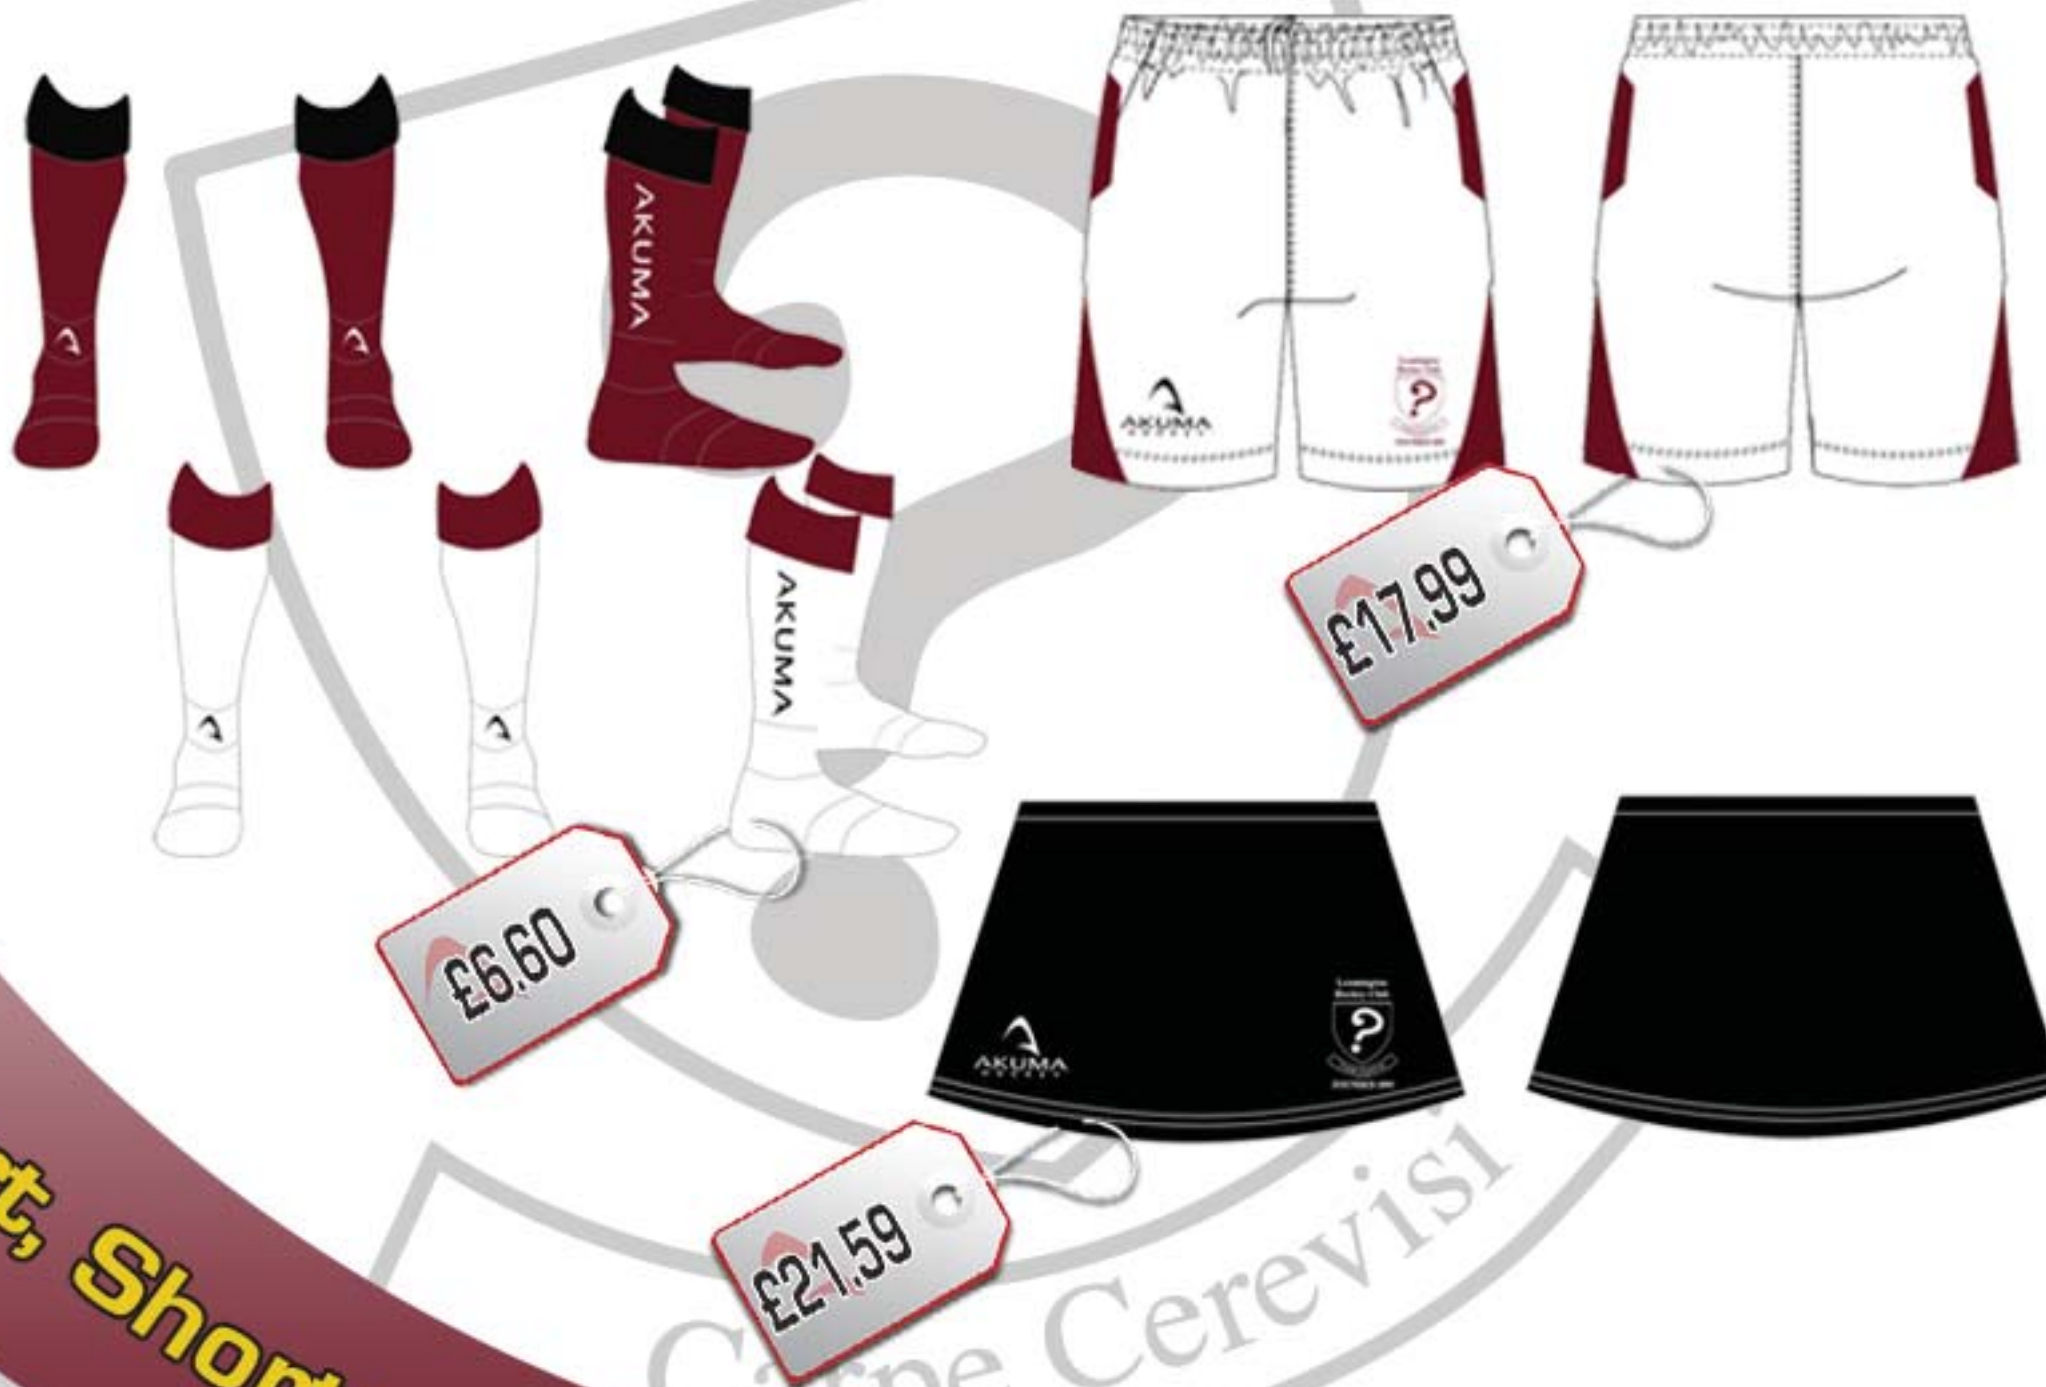

Skort, Shorts and Socks

SIZING

YOUTH:
S - 26/28, M - 28/30, L - 30/32

ADULT MENS
S - 36", M - 40", L - 42", XL - 44",
2XL - 46", 3XL - 48", 4XL - 50", 5XL - 52"

ADULT LADIES
XS - 8", S - 10, M - 12", L - 14, XL - 16",

OPTIONS

STOCK BLACK WITH CREST

SUBLIMATED WITH LYCRA INSERTS

TEL: 01676533320

AKUMA
HOCKEY

UK MADE